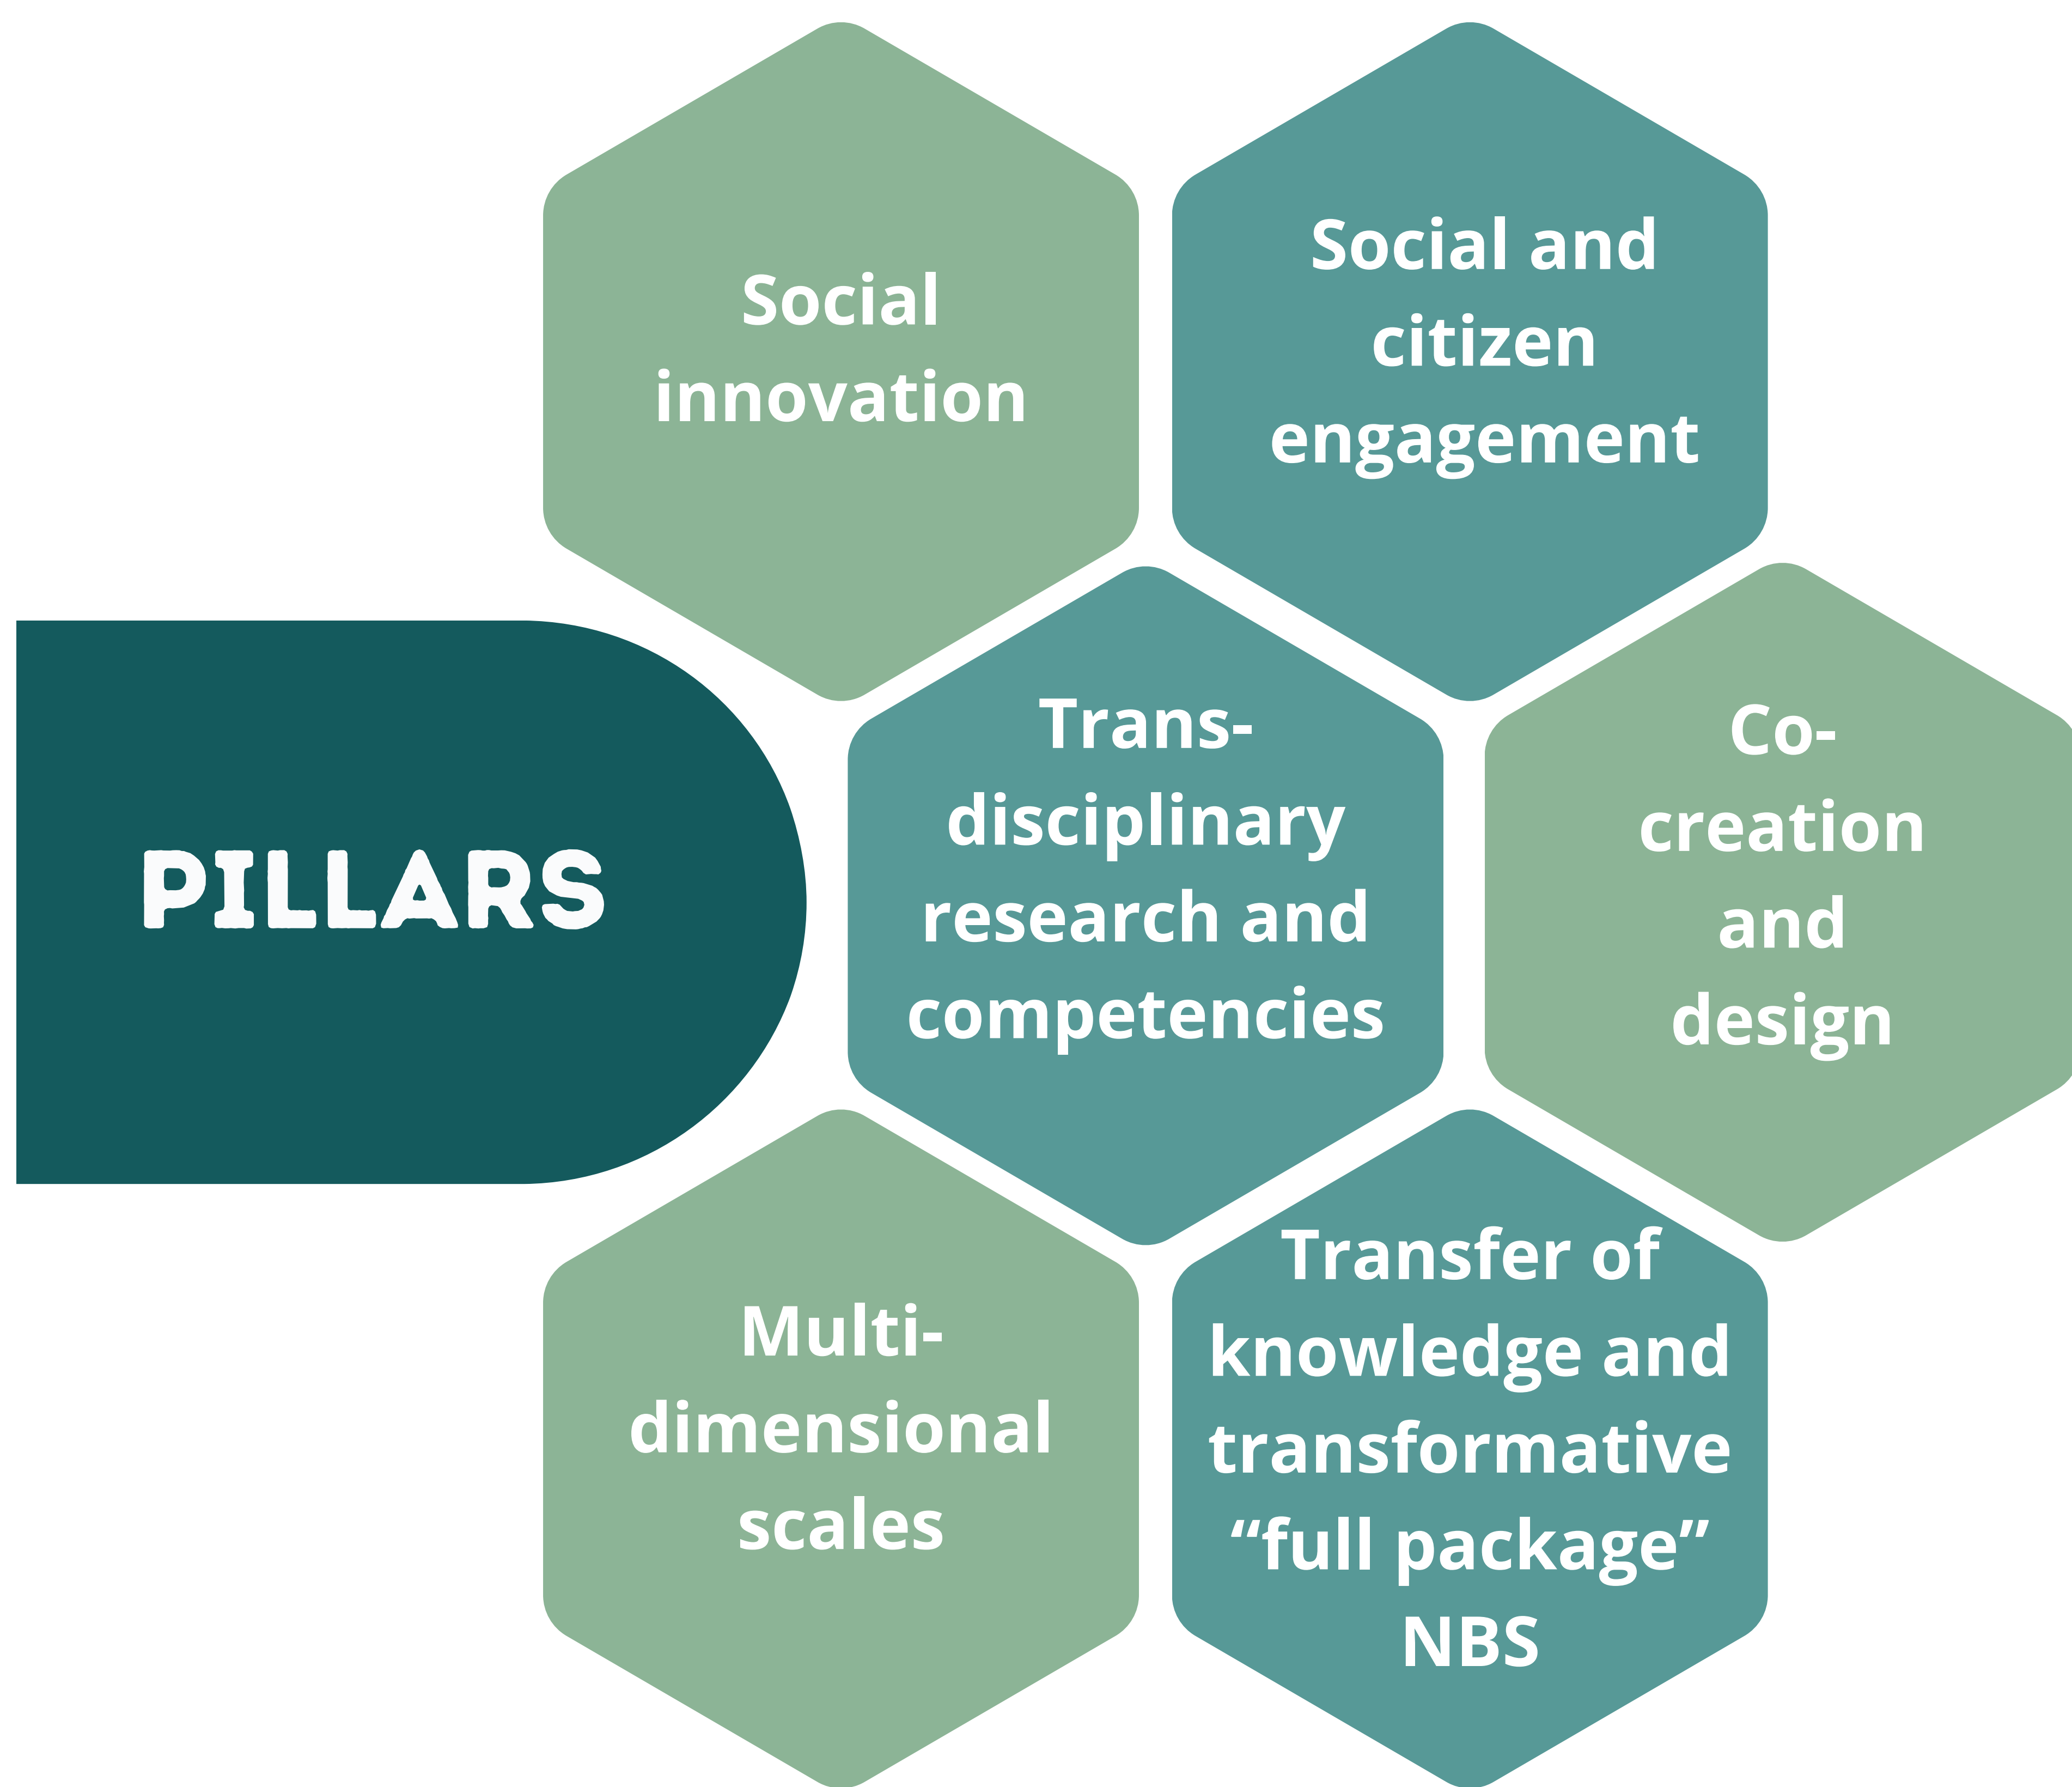

NATALIE

Accelerating and mainstreaming transformative NATURE-based solutions to enhance resilience to climate change for diverse bio-geographical European regions

Consortium

natalieproject@oieau.fr
 www.natalieproject.eu

 @natalieproject

Project funded by

Schweizerische Eidgenossenschaft
 Confédération suisse
 Confederazione Svizzera
 Confederaziun svizra
 Swiss Confederation

Federal Department of Economic Affairs,
 Education and Research EAER
 State Secretariat for Education,
 Research and Innovation SERI