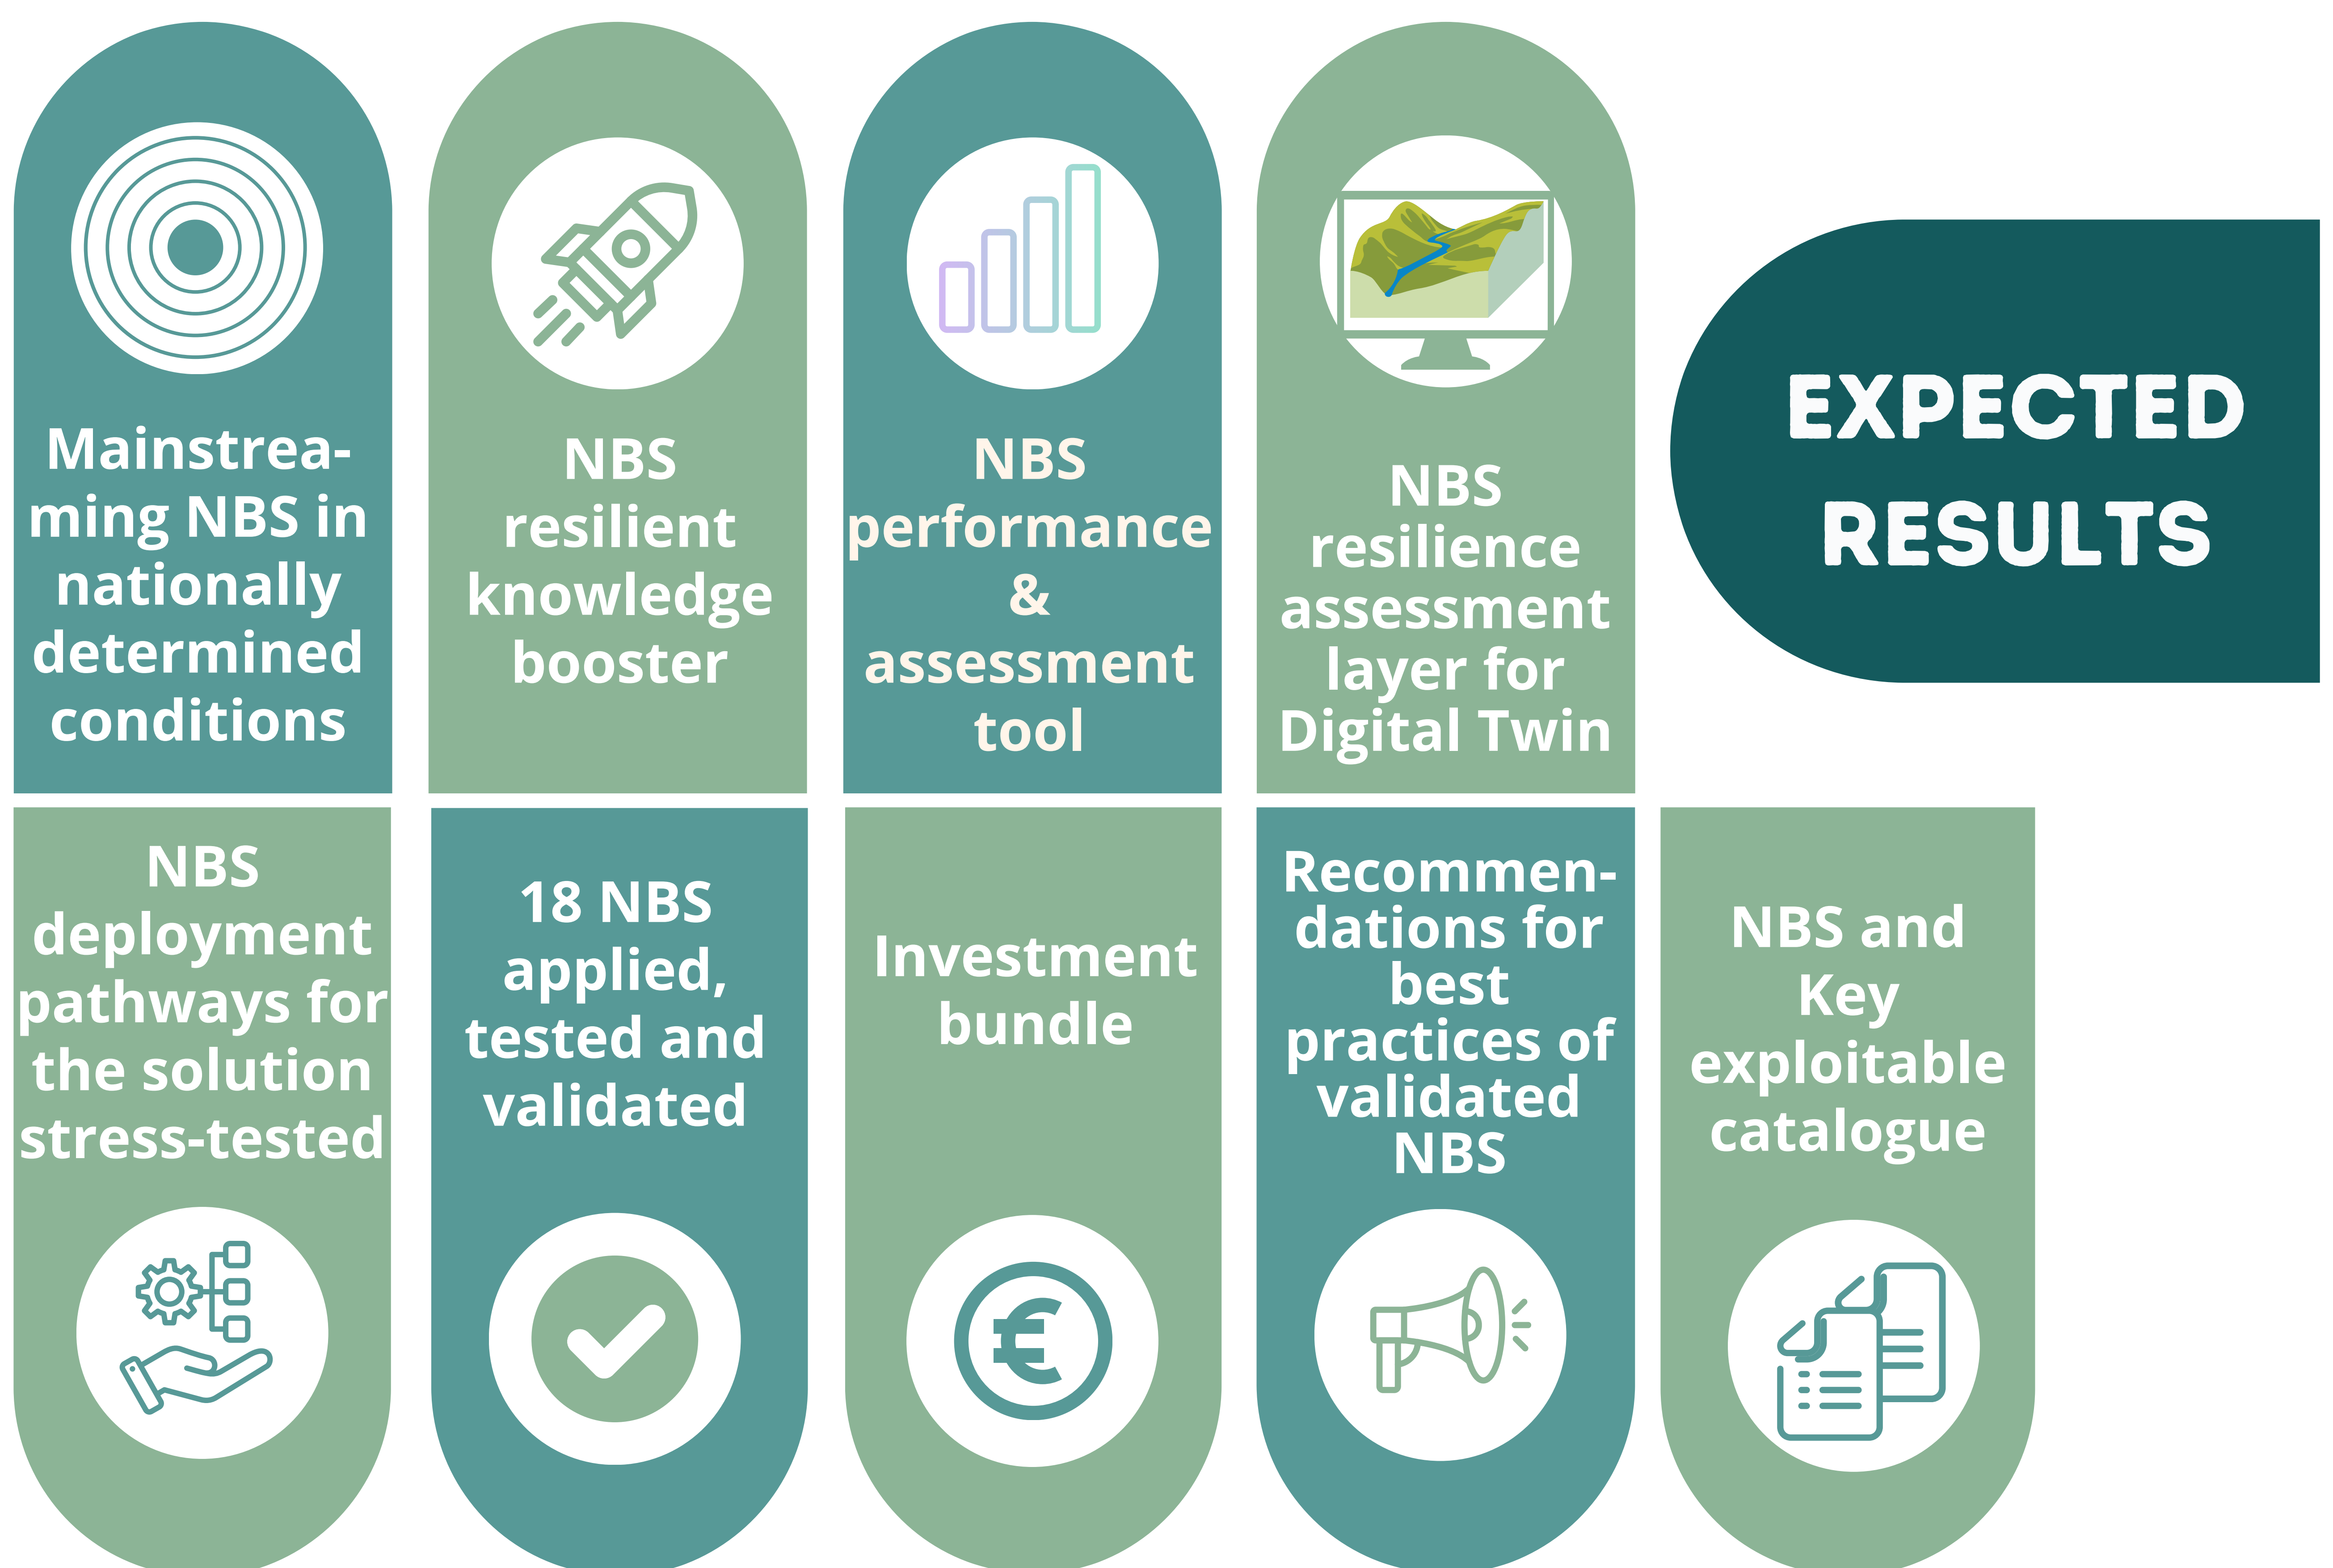

NATALIE

Accelerating and mainstreaming transformative NATURE-based solutions to enhance resilience to climate change for diverse bio-geographical European regions

Consortium

natalieproject@oieau.fr
 www.natalieproject.eu

 @natalieproject

Project funded by

Schweizerische Eidgenossenschaft
 Confédération suisse
 Confederazione Svizzera
 Confederaziun svizra
 Swiss Confederation

Federal Department of Economic Affairs,
 Education and Research EAER
 State Secretariat for Education,
 Research and Innovation SERI